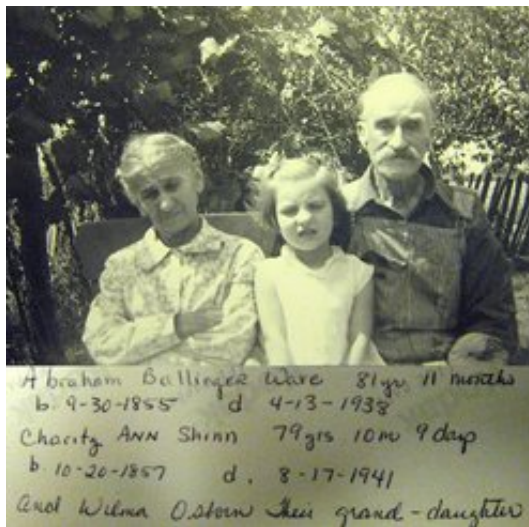

Charity Ann *Shinn* Ware

[Memorial](#)

[Photos](#)

[Flowers](#)

[Share](#)

[Edit](#)

[Learn about upgrading this memorial...](#)

Birth: Oct. 20, 1857
Preble County
Ohio, USA

Death: Aug. 17, 1941
Clarksville
Johnson County
Arkansas, USA

Charity Ann Shinn was born 20 Oct 1857 in Gasper Township, Preble county, Ohio to Job Shinn and Mary Jan Hudlow. They received their mail from the Eaton Post Office.

From 1860-1870 Charity was living with her family in Eaton, Gasper Township, Preble, Ohio.

On 25 Sep 1877 Charity married Abraham Ballinger Ware and had 8 children (see husband memorial).

In 1880 she and Abraham lived in Gasper Township. From 1900-1920 they lived in Oak Hill Township, Crawford county, Missouri. In 1930 they were living in Sherman, Johnson county, Arkansas.

Charity became a widow in 1938 and she herself passed away 3 years later on 17 Aug 1941 in Johnson county, Arkansas. She was buried next to her husband in the Mt Airy Memorial Cemetery located just East of Lake Ludlow.

Family links:
Spouse:

Added by: [Rich Ware](#)