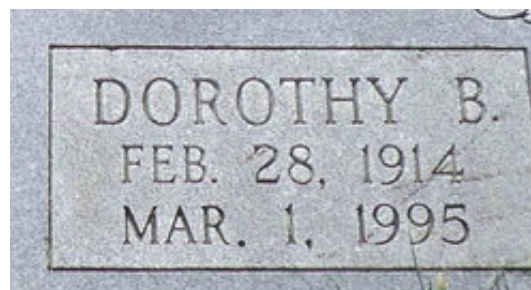

Added by: [Lyle & Marsha](#)