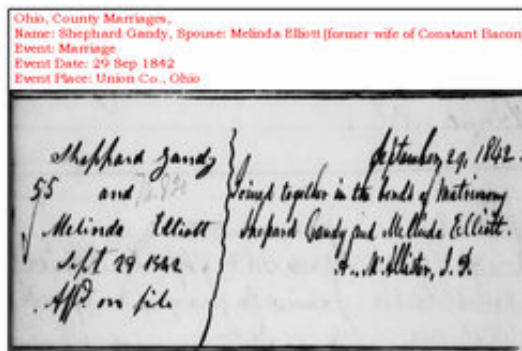

Death: 1851  
Union County  
Ohio, USA

Married:  
1st: Constant Bacon, abt 1834, Union Co.,  
Ohio

Child: George Washington Bacon, 1835-1913

2nd: Henry Shephard Gandy, 29 Sep 1842,  
Union Co., Ohio

Children:  
John Elliott Gandy  
Lucinda Gandy +(Abram T. Hoover)  
Jacob Harris Gandy  
Elizabeth Jane Gandy +(George Washington  
Jenkins)  
Naomi Ona Gandy +(John A. Eaton)  
Mary Malinda Gandy +(Thomas Fruit)  
Robert Bruce Gandy

Family links:

Parents:  
[Alexander Elliott \(1782 - 1828\)](#)

Spouses:  
[Constant Bacon \(1811 - 1865\)](#)  
[Henry Shepherd Gandy \(1818 - 1897\)](#)

Children:  
[George Washington Bacon \(1835 - 1913\)\\*](#)

Added by: [C. Bradshaw](#)

76 1842-1844  
BREVILLE L. - Free Inhabitants in Leesburg Township in the County of Union State  
of Ohio enumerated by me, on the 9 day of July 1850. A. C. Whitman Ass't Marshal