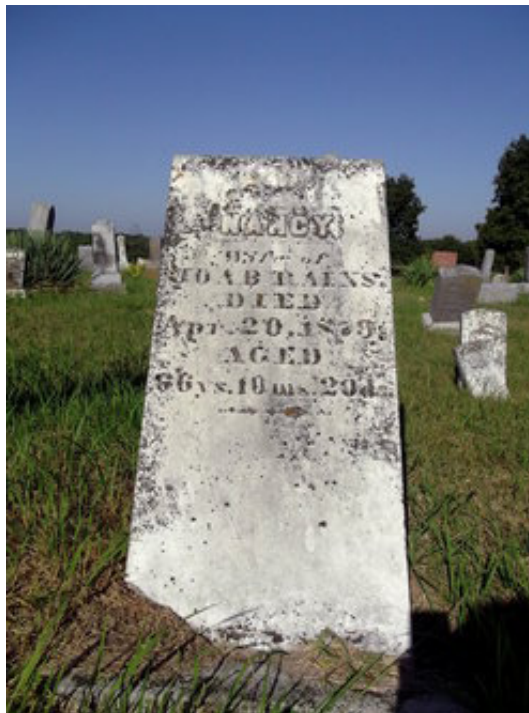

Missouri, USA

Plot:

Created by: [Larry G. Flesher](#)

Record added: Mar 05, 2005

Find A Grave Memorial# 10559114

Added by: [Frank Murphy](#)

Cemetery Photo

Added by: [Frank Murphy](#)